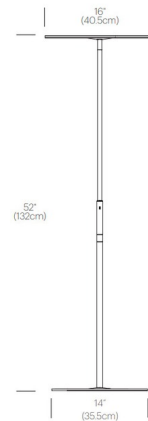

### Description

Circa's revolutionary flat-panel LED light source combines seamless movement with warm and balanced illumination for any environment and every task. With its 45 shade tilt and 360 degrees shade rotation, Circa redefines the ambient lighting category. Circa's defining feature is a flat-panel LED disc that moves fluidly above its axis point. This mobility allows the lamp to assume an infinite number of positions while functioning as a task lamp that provides balanced, ambient light. Circa also supports a user's mobile devices by integrating a USB charging port. Circa also features a 4-stage dim control and glare free illumination. Available in White or Graphite. ETL and CE listed.

### Specifications

COLOR	N/A
BODY FINISH	White
WATTAGE	11W
DIMMER	Included
DIMENSIONS	16"W x 52"H
INTEGRATED LED MODULE	1 x LED/11W/120V LED

CLICK TO VIEW PRODUCT

Notes: