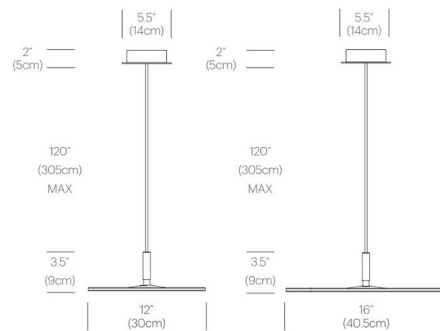

Lightology

lightology.com
866-954-4489
04-21-26

Project: _____
Company: _____
Location: _____ Fixture Type: _____
SPEC #: **PBL161527**
Approved On: _____ Approved By: _____

Circa Pendant By Pablo

Description

Circa's revolutionary flat-panel LED light source combines seamless movement with warm and balanced illumination for any environment and every task. With a 45 degree shade tilt and 360 degree shade rotation, Circa redefines ambient lighting. Circa's defining feature is a flat-panel LED disc that moves fluidly above its axis point. This mobility allows the lamp to assume an infinite number of positions while functioning as a task lamp that provides balanced, ambient light. Circa also features a 4-stage dim control and glare free illumination. Available in two sizes in White or Graphite. ETL and CE listed.

Specifications

COLOR	N/A
BODY FINISH	White
WATTAGE	10.5W
DIMMER	Included
DIMENSIONS	120"L x 12"W x 3.5"H
INTEGRATED LED MODULE	1 x LED/10.5W/120V LED

Technical Information

LAMP LIFE	50000 hours
COLOR RENDERING	90 CRI
LAMP COLOR	2700K
LUMENS/WATT	76.19
LUMINOUS FLUX	800 lumens

Shown in white

CLICK TO VIEW PRODUCT

Notes: