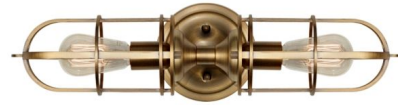

## Urban Renewal 2 Light Wall Sconce By Generation Lighting

### Description

The Urban Renewal 2 Light Wall Sconce has a vintage and industrial inspired style that is popular in farmhouse or nautical themed spaces. Features an open cage design available in Dark Antique Brass or Polished Nickel finish. Ideally suited for vintage style bulbs. cUL listed. Suitable for damp locations.

Shown in dark antique brass

### Specifications

COLOR	N/A
BODY FINISH	Dark Antique Brass
WATTAGE	200W
DIMMER	Standard 120V
DIMENSIONS	5.5"W x 20.25"H x 5.875"D
BULB NOT INCLUDED	2 x Edison/Medium (E26)/100W/120V Incandescent
OTHER BULB OPTIONS	2 x Edison/Medium (E26)/120V LED
COUNTRY OF ORIGIN	China