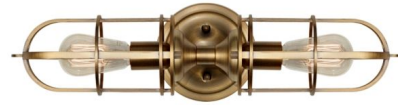

Lightology

lightology.com
866-954-4489
06-29-26

Project: _____

Company: _____

Location: _____ Fixture Type: _____

SPEC #: **SGL162511**

Approved On: _____ Approved By: _____

Urban Renewal 2 Light Wall Sconce By Generation Lighting

Description

The Urban Renewal 2 Light Wall Sconce has a vintage and industrial inspired style that is popular in farmhouse or nautical themed spaces. Features an open cage design available in Dark Antique Brass or Polished Nickel finish. Ideally suited for vintage style bulbs. cUL listed. Suitable for damp locations.

Shown in dark antique brass

Specifications

COLOR	N/A
BODY FINISH	Dark Antique Brass
WATTAGE	200W
DIMMER	Standard 120V
DIMENSIONS	5.5"W x 20.25"H x 5.875"D
BULB NOT INCLUDED	2 x Edison/Medium (E26)/100W/120V Incandescent
OTHER BULB OPTIONS	2 x Edison/Medium (E26)/120V LED
COUNTRY OF ORIGIN	China