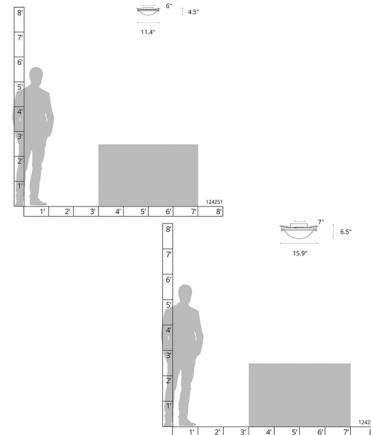

Specifications

COLOR Opal
 BODY FINISH Bronze
 WATTAGE 60W
 DIMMER Standard 120V
 DIMENSIONS 11.4"W x 4.5"H
 BULB NOT INCLUDED 1 x A19/Medium (E26)/60W/120V Incandescent
 OTHER BULB OPTIONS 1 x A19/Medium (E26)/120V LED
 COUNTRY OF ORIGIN United States

Technical Information

PRODUCT DIMENSIONS Canopy: 5.125" Dia.

Shown in bronze / opal

CLICK TO VIEW PRODUCT

Notes: