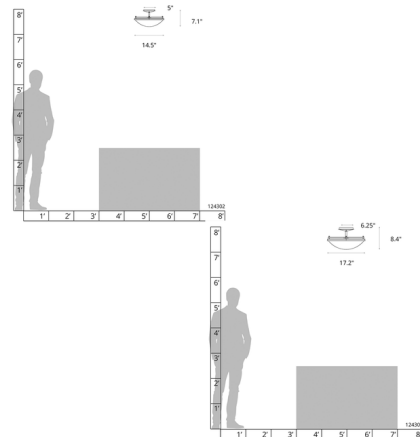

Description

The Plain Semi Flush Ceiling Light brings a simple elegance to your interior space. The softly curving glass bowl features an iron band connected with simple lines of steel. Available in two sizes. Lifetime Limited Warranty when installed in residential setting. Handcrafted to order by skilled artisans in Vermont, USA.

Shown in dark smoke / opal

Specifications

COLOR	Opal
BODY FINISH	Dark Smoke
WATTAGE	200W
DIMMER	Standard 120V
DIMENSIONS	14.5"W x 7.1"H
BULB NOT INCLUDED	2 x A19/Medium (E26)/100W/120V Incandescent
OTHER BULB OPTIONS	2 x A19/Medium (E26)/120V LED
COUNTRY OF ORIGIN	United States

Technical Information

PRODUCT DIMENSIONS	Canopy: 5.5" Dia
--------------------	------------------

CLICK TO VIEW PRODUCT

Notes: