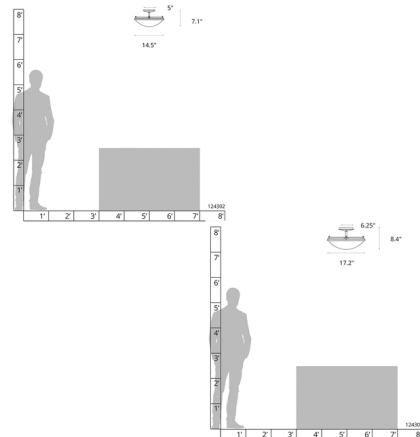

### Description

The Plain Semi Flush Ceiling Light brings a simple elegance to your interior space. The softly curving glass bowl features an iron band connected with simple lines of steel. Available in two sizes. Lifetime Limited Warranty when installed in residential setting. Handcrafted to order by skilled artisans in Vermont, USA.

### Specifications

COLOR . . . . . Opal  
 BODY FINISH . . . . . Dark Smoke  
 WATTAGE . . . . . 200W  
 DIMMER . . . . . Standard 120V  
 DIMENSIONS . . . . . 14.5"W x 7.1"H  
 BULB NOT INCLUDED . . . . . 2 x A19/Medium (E26)/100W/120V Incandescent  
 OTHER BULB OPTIONS . . . . . 2 x A19/Medium (E26)/120V LED  
 COUNTRY OF ORIGIN . . . . . United States

### Technical Information

PRODUCT DIMENSIONS . . . . . Canopy: 5.5" Dia

Shown in dark smoke / opal

CLICK TO VIEW PRODUCT

Notes: