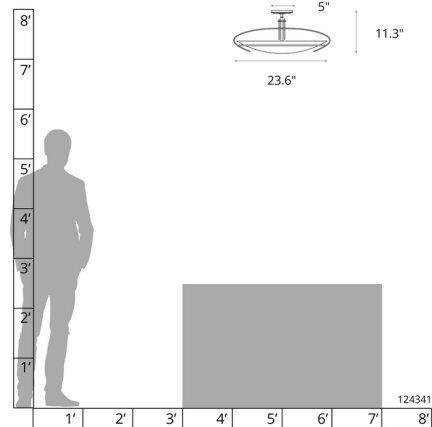

### Description

The Mackintosh Oval Semi Flush Ceiling Light pays homage to the well known architect whose art nouveau and post impressionist work in stained glass, Charles Rennie Mackintosh. The sweeping curves of Opal glass are complemented by lines of steel. Slope ceiling adaptable to 45 degrees. Lifetime Limited Warranty when installed in residential setting. Handcrafted to order by skilled artisans in Vermont, USA.

### Specifications

COLOR . . . . . Opal  
BODY FINISH . . . . . Bronze  
WATTAGE . . . . . 9W  
DIMMER . . . . . Standard 120V  
DIMENSIONS . . . . . 23.6"W x 11.3"H x 8"D  
BULB NOT INCLUDED . . . . . 2 x JCD/G9/4.5W/120V LED  
OTHER BULB OPTIONS . . . . . 2 x JCD/G9/120V LED  
COUNTRY OF ORIGIN . . . . . United States

### Technical Information

PRODUCT DIMENSIONS . . . . . Canopy: 5.25" Sq.

Shown in bronze / opal

CLICK TO VIEW PRODUCT

Notes: