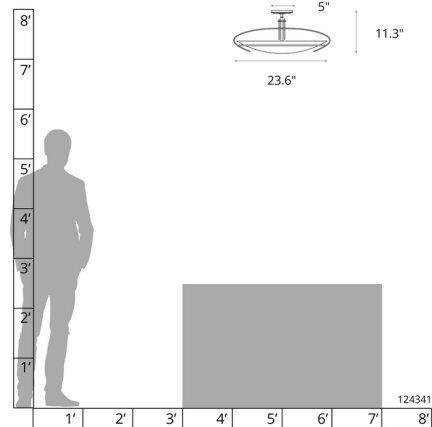

By Hubbardton Forge

Description

The Mackintosh Oval Semi Flush Ceiling Light pays homage to the well known architect whose art nouveau and post impressionist work in stained glass, Charles Rennie Mackintosh. The sweeping curves of Opal glass are complemented by lines of steel. Slope ceiling adaptable to 45 degrees. Lifetime Limited Warranty when installed in residential setting. Handcrafted to order by skilled artisans in Vermont, USA.

Specifications

COLOR Opal
 BODY FINISH Bronze
 WATTAGE 9W
 DIMMER Standard 120V
 DIMENSIONS 23.6"W x 11.3"H x 8"D
 BULB NOT INCLUDED 2 x JCD/G9/4.5W/120V LED
 OTHER BULB OPTIONS 2 x JCD/G9/120V LED
 COUNTRY OF ORIGIN United States

Technical Information

PRODUCT DIMENSIONS Canopy: 5.25" Sq.

Shown in bronze / opal

CLICK TO VIEW PRODUCT

Notes: