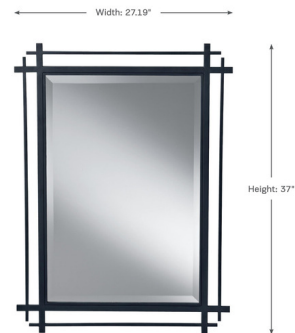

Lightology

lightology.com
866-954-4489
06-29-26

Project: _____

Company: _____

Location: _____ Fixture Type: _____

SPEC #: **SGL166466**

Approved On: _____ Approved By: _____

Ethan Mirror

By Generation Lighting

Description

The Ethan Mirror has a contemporary style that focuses on the strong vertical and horizontal lines. The style is versatile and will enhance a wide variety of decors. Add this mirror to a hallway or room to give the illusion of additional depth. Features an Antique Forged Iron finish. Can be hung vertically or horizontally.

Shown in antique forged iron / mirror

Specifications

COLOR	Mirror
BODY FINISH	Antique Forged Iron
WATTAGE	N/A
DIMMER	N/A
DIMENSIONS	27.188"W x 37"H x 1"D
BULB	N/A
COUNTRY OF ORIGIN	China

CLICK TO VIEW PRODUCT