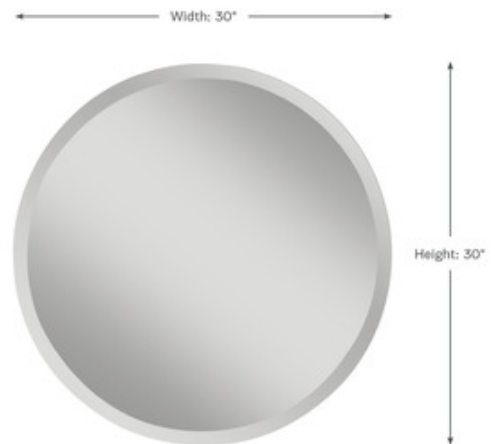

BRAND

Feiss

DESCRIPTION

The Infinity Round Mirror has a simple, clean and classic style making it a versatile option that will enhance a wide variety of decors. Add this mirror to a hallway or room to give the illusion of additional depth.

Shown in: Clear / Mirror

SHADE COLOR	Mirror
BODY FINISH	Clear
WATTAGE	N/A
DIMMER	N/A
DIMENSIONS	30"W x 30"H x 0.5"D
LAMP	N/A

Technical Information

APERTURE SIZE	0.000"
----------------------	--------

ITEM NUMBER FES166497