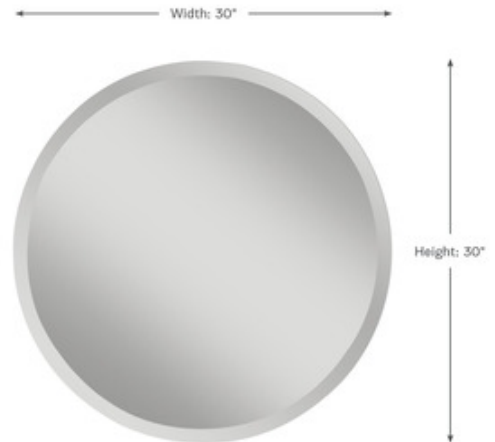

**BRAND**

Generation Lighting

**DESCRIPTION**

The Infinity Round Mirror has a simple, clean and classic style making it a versatile option that will enhance a wide variety of decors. Add this mirror to a hallway or room to give the illusion of additional depth.

<b>COLOR</b>	Mirror
<b>BODY FINISH</b>	Clear
<b>WATTAGE</b>	N/A
<b>DIMMER</b>	N/A
<b>DIMENSIONS</b>	30"W x 30"H x 0.5"D
<b>LAMP</b>	N/A

**SPEC #** SGL166497

COMPANY	PROJECT	FIXTURE TYPE	APPROVED BY	DATE