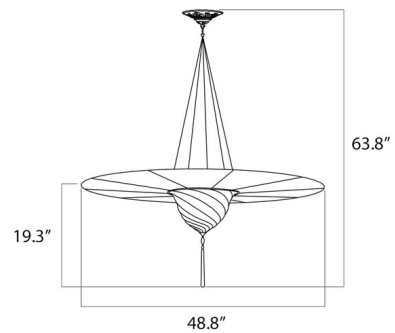

Description

Journey to the crossroads of ancient trade routes with the Samarkanda Silk Disk Pendant, a beautifully crafted light that brings the mystique of distant lands into your home. Handmade in Italy, this captivating suspension features an elegant Ivory silk shade and disk, perfectly accented by a sophisticated brass finish and a deep dark brown canopy. The Samarkanda Disk Pendant offers versatile style with options for Deco-patterned, Serpentine-patterned, or plain silk, allowing you to customize its aesthetic to perfectly suit your interior. It's an ideal statement piece for dining areas, grand entryways, or any space where you desire a blend of global inspiration, traditional craftsmanship, and contemporary design.

Shown in brass / deco silk

Specifications

COLOR	Deco Silk
BODY FINISH	Brass
WATTAGE	60W
DIMMER	Standard 120V
DIMENSIONS	48.875"W x 63.75"H
BULB NOT INCLUDED	1 x A19/Medium (E26)/60W/120V Incandescent
OTHER BULB OPTIONS	1 x A19/Medium (E26)/120V LED