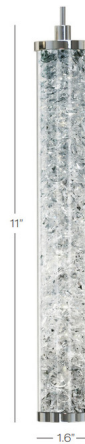

Lightology

lightology.com
866-954-4489
06-04-26

Project: _____

Company: _____

Location: _____ Fixture Type: _____

SPEC #: **STN166941**

Approved On: _____ Approved By: _____

Jazz LED Crystal Monopoint Pendant By Stone Lighting

Description

The Jazz LED Crystal Pendant adds a beautiful brilliance to your interior space. The slim octagonal has crystals that cast warm shadows across your room. Use alone or group multiples for your own unique look. Canopy: 4 inch diameter.

Specifications

SHADE COLOR Clear
BODY FINISH Polished Chrome
WATTAGE 2.8W
DIMMER Low Voltage Electronic
DIMENSIONS 1.6"W x 11"H
INTEGRATED LED MODULE 1 x LED/2.8W/12V LED

Technical Information

PRODUCT DIMENSIONS Adjustable Cord Length: 96"
LAMP COLOR 3000K

Shown in polished chrome / clear

CLICK TO VIEW PRODUCT

Notes: