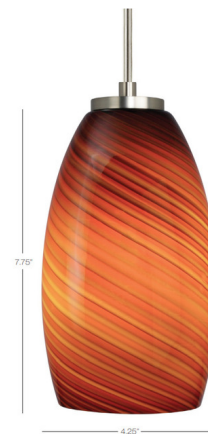

Description

The Java Pendant adds a clean decorative look to your interior space. The cased blown glass with an optic swirl casts warm shadows across your room. Canopy: 4.3 inch diameter. Note: Amber is not available in Bronze with a halogen bulb. Mocha is not available with a Polished Nickel finish.

Specifications

COLOR Amber
BODY FINISH Satin Nickel
WATTAGE 35W
DIMMER Low Voltage Electronic
DIMENSIONS 4.25"W x 7.75"H
BULB INCLUDED 1 x JC/G4 (bipin)/35W/12V Halogen

Technical Information

PRODUCT DIMENSIONS Adjustable Cable Length: 96"
LUMENS/WATT 20.00
LUMINOUS FLUX 700 lumens

Shown in satin nickel / amber

CLICK TO VIEW PRODUCT

Notes: