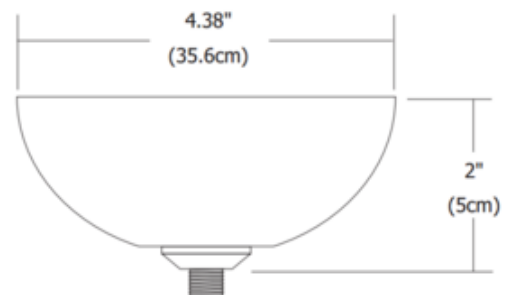

**BRAND**

PureEdge Lighting

**DESCRIPTION**

Surface Mount LED 4 Inch Dome Fast Jack Canopy features a single Fast Jack ports. Mounts to a standard 4 inch electrical box with plaster ring or an octagon box. Finish available in Satin Nickel, White or Antique Bronze. Maximum load of 12 volt, 40 watts. LED dimming range varies: reference corresponding fixture specification for dimming details. LED version can also be used with a maximum of 50 watt halogen.

*Shown in: Satin Nickel*

<b>SHADE COLOR</b>	N/A
<b>BODY FINISH</b>	Satin Nickel
<b>WATTAGE</b>	40W
<b>DIMMER</b>	Low Voltage Electronic
<b>DIMENSIONS</b>	4.38"W x 2"H
<b>LAMP</b>	LED/40W/12V LED

**ITEM NUMBER** EDG167546