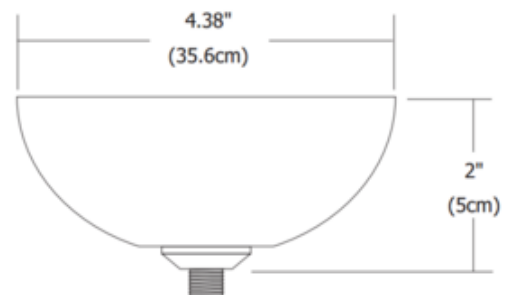

**BRAND** PureEdge Lighting

**DESCRIPTION**

Surface Mount LED 4 Inch Dome Fast Jack Canopy features a single Fast Jack ports. Mounts to a standard 4 inch electrical box with plaster ring or an octagon box. Maximum load of 12 volt, 40 watts. LED dimming range varies: reference corresponding fixture specification for dimming details. LED version can also be used with a maximum of 50 watt halogen. Note: Limited quantities available.

<b>SHADE COLOR</b>	N/A
<b>BODY FINISH</b>	Satin Nickel
<b>WATTAGE</b>	40W
<b>DIMMER</b>	Low Voltage Electronic
<b>DIMENSIONS</b>	4.38"W x 2"H
<b>BULB NOT INCLUDED</b>	
<b>LAMP</b>	LED/40W/12V LED
<b>SPEC #</b>	EDG167546