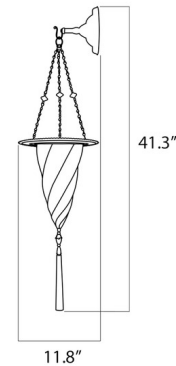

Lightology

lightology.com
866-954-4489
07-07-26

Project: _____

Company: _____

Location: _____ Fixture Type: _____

SPEC #: **VEN16806**

Approved On: _____ Approved By: _____

Cesendello Glass Ring Wall Sconce By Venetian Designs

Shown in brass / gold classic

Specifications

COLOR	Gold Classic
BODY FINISH	Brass
WATTAGE	5W
DIMMER	Standard 120V
DIMENSIONS	11.75"W x 39.75"H x 11.75"D
BULB NOT INCLUDED	1 x B11/Candelabra (E12)/5W/120V LED
OTHER BULB OPTIONS	1 x B10/Candelabra (E12)/120V LED 1 x B10/Candelabra (E12)/60W/120V Incandescent