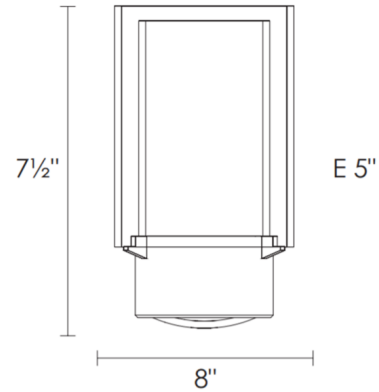

By DVI Lighting

Description

Essex Bathroom Wall Sconce features a Clear outer and Opal inner glass diffuser in Buffed Nickel, Chrome or Graphite finish with opal glass.

Shown in buffed nickel / opal

Specifications

COLOR	Opal
BODY FINISH	Buffed Nickel
WATTAGE	72W
DIMMER	Standard 120V
DIMENSIONS	8"W x 7.5"H x 5"D
BULB NOT INCLUDED	1 x A19/Medium (E26)/72W/120V Incandescent
OTHER BULB OPTIONS	1 x A19/Medium (E26)/120V LED