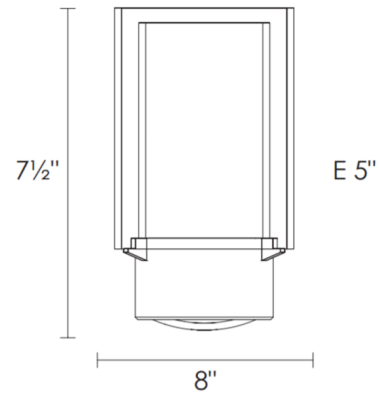

By DVI Lighting

Description

Essex Bathroom Wall Sconce features a Clear outer and Opal inner glass diffuser in Buffed Nickel, Chrome or Graphite finish with opal glass.

Shown in buffed nickel / opal

Specifications

COLOR	Opal
BODY FINISH	Buffed Nickel
WATTAGE	72W
DIMMER	Standard 120V
DIMENSIONS	8"W x 7.5"H x 5"D
BULB NOT INCLUDED	1 x A19/Medium (E26)/72W/120V Incandescent
OTHER BULB OPTIONS	1 x A19/Medium (E26)/120V LED