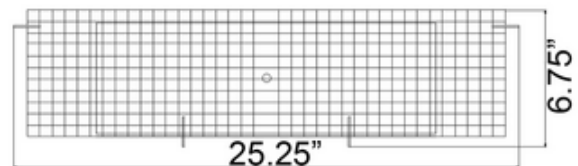

BRAND

Access

DESCRIPTION

The Oxygen Bath Bar features a Checkered Frosted diffuser and a Chrome finish. ETL listed, damp location.

Shown in: Chrome / Checkered Frosted

SHADE COLOR	Checkered Frosted
BODY FINISH	Chrome
WATTAGE	300W
DIMMER	Standard 120V
DIMENSIONS	25.25"W x 6.75"H x 4.25"D
BULB NOT INCLUDED	
LAMP	2 x T3/R7s (RSC)/150W/120V Halogen