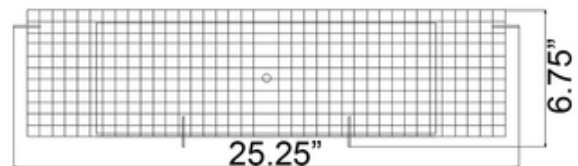

BRAND

Access

DESCRIPTION

The Oxygen Bath Bar features a Checkered Frosted diffuser and a Chrome finish. ETL listed, damp location.

SHADE COLOR	Checkered Frosted
BODY FINISH	Chrome
WATTAGE	300W
DIMMER	Standard 120V
DIMENSIONS	33.5"W x 6.75"H x 4.75"D
BULB INCLUDED	
LAMP	2 x T3/R7s (RSC)/150W/120V Halogen