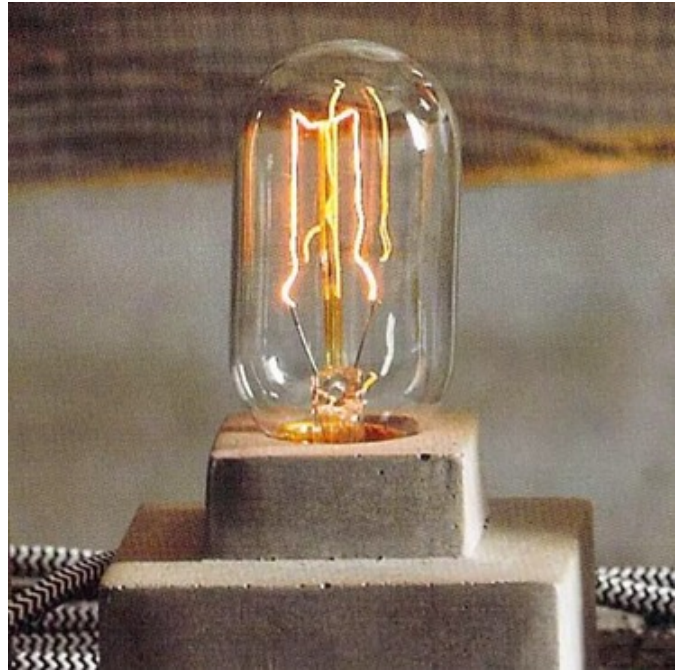

BRAND

Raise Lighting

DESCRIPTION

Made with the same technique and materials used in early Edison bulbs, these generate a warm glow at a low light level. Each style has a distinct filament pattern when illuminated. The European standard 60 watt bulbs are appropriate for U.S. fixtures and burn at a gentle 20 watts due to the lower U.S. voltage. Filament Bulbs burn less energy and will last longer than standard 60 watt bulbs. Base not included.

SHADE COLOR	N/A
BODY FINISH	N/A
WATTAGE	60W
DIMMER	Standard 120V
DIMENSIONS	1.75"W x 4.5"H
LAMP	1 x T8/Medium (E26)/60W/120V Halogen

SPEC # RAI169974

COMPANY	PROJECT	FIXTURE TYPE	APPROVED BY	DATE