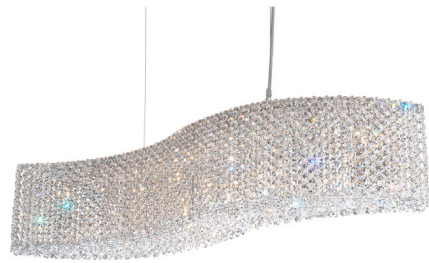

# Lightology

lightology.com  
866-954-4489  
04-25-26

Project: \_\_\_\_\_

Company: \_\_\_\_\_

Location: \_\_\_\_\_ Fixture Type: \_\_\_\_\_

SPEC #: **SCH170015**

Approved On: \_\_\_\_\_ Approved By: \_\_\_\_\_

## Refrax Wave Linear Chandelier By Schonbek Signature

### Description

The Refrax Wave Chandelier is a glamorous addition to your interior space. The lily-cut crystals are highly refractive and incomparably beautiful. Manufactured in the Austrian Alps, it is cut and polished to achieve perfect optical clarity. Can be mounted on a sloped ceiling.

Shown in polished stainless steel / swarovski crystal