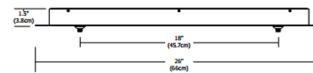

Description

Fast Jack LED Linear 2 Port Canopy features two Fast Jack ports. Mounts to a standard 4 inch electrical box with plaster ring or an octagon box. Finish available in Satin Nickel. Maximum load of 12 volt, 40 watts per port for a total of 80 watts. LED dimming range depends on fixtures attached. LED version can also be used with a maximum of 50 watt halogen load per port. ETL listed. LIMITED QUANTITIES AVAILABLE

Shown in satin nickel

Specifications

COLOR	N/A
BODY FINISH	Satin Nickel
WATTAGE	80W
DIMMER	Low Voltage Electronic
DIMENSIONS	26\"W x 1.5\"H
BULB NOT INCLUDED	2 x LED/40W/12V LED

CLICK TO VIEW PRODUCT

Notes: