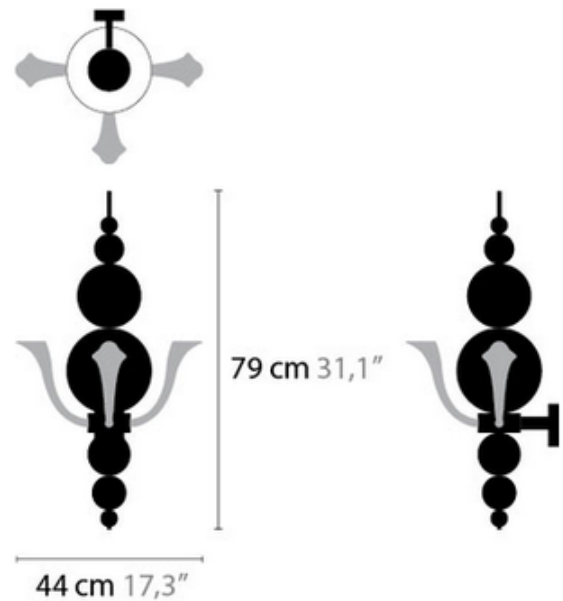

DESIGNER

Coen Munsters

BRAND

Ifari

DESCRIPTION

Tears From Moon W3 Wall Sconce features White and Black handmade glass balls in Chrome finish. Three 20 watt, 12 volt G4 base Halogen bulbs are required, but not included. 17.3 inch width x 31.1 inch height.

Shown in: Chrome / White

SHADE COLOR	White
BODY FINISH	Chrome
WATTAGE	60W
DIMMER	Dimmable
DIMENSIONS	17.3"W x 31.1"H
BULB NOT INCLUDED	
LAMP	3 x JC/G4 (bipin)/20W/12V Halogen

SPEC # ILF170852

COMPANY

PROJECT

FIXTURE TYPE

APPROVED BY

DATE