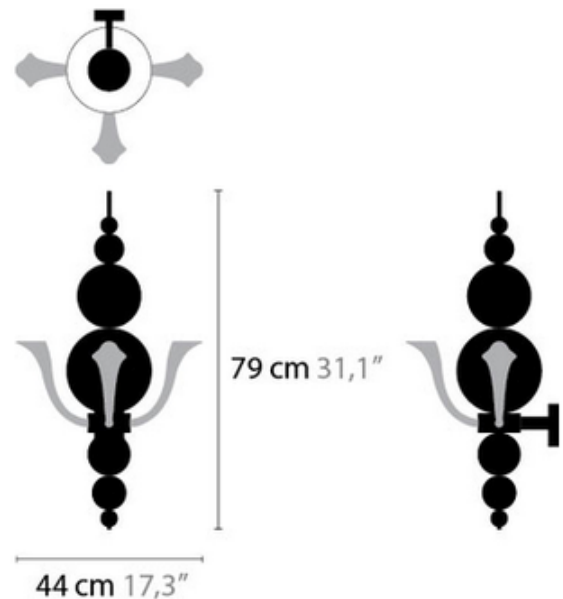

COMPANY

PROJECT

FIXTURE TYPE

APPROVED BY

DATE