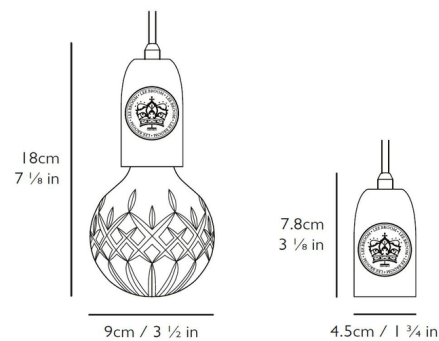

Specifications

COLOR Frosted
BODY FINISH Brass
WATTAGE 2W
DIMMER Standard 120V
DIMENSIONS 3.5"W x 7.12"H
BULB INCLUDED 1 x A19/Medium (E26)/2W/120V LED
COUNTRY OF ORIGIN United Kingdom

Technical Information

PRODUCT DIMENSIONS Cable Length: 72"
LAMP COLOR 2700K
LUMENS/WATT 45.00
LUMINOUS FLUX 90 lumens

Shown in brass / frosted

CLICK TO VIEW PRODUCT

Notes: