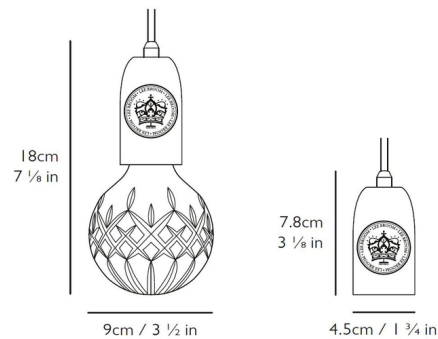

Specifications

COLOR Frosted
BODY FINISH Brass
WATTAGE 2W
DIMMER Standard 120V
DIMENSIONS 3.5"W x 7.12"H
BULB INCLUDED 1 x A19/Medium (E26)/2W/120V LED
COUNTRY OF ORIGIN United Kingdom

Technical Information

PRODUCT DIMENSIONS Cable Length: 72"
LAMP COLOR 2700K
LUMENS/WATT 45.00
LUMINOUS FLUX 90 lumens

Shown in brass / frosted

CLICK TO VIEW PRODUCT

Notes: