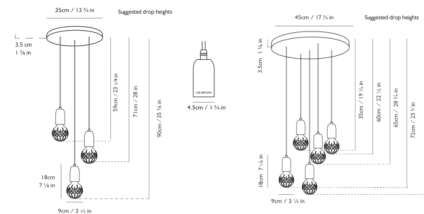

Description

Crystal Clear Chandelier is available in a Polished Chrome or Brass finish and features three or five Clear Bulbs suspended at set lengths from a satin white ceiling plate and creates a dramatic cluster that is simple to install. Taking inspiration from the delicate craftsmanship of crystal cutting, Crystal Bulb combines industrial influences with decorative qualities, transforming the everyday light bulb into a beautiful ornamental light fitting. Each lead Crystal Bulb is handcrafted using traditional techniques and hand cut with a classic crystal pattern inspired by those found on traditional whiskey glasses and decanters. Available with three or five pendants. CE and cUL listed.

Shown in brass / clear

Specifications

COLOR Clear
 BODY FINISH Brass
 WATTAGE 10W
 DIMMER Standard 120V
 DIMENSIONS 3.5"W x 7.12"H
 BULB INCLUDED 5 x A19/Medium (E26)/2W/120V LED
 COUNTRY OF ORIGIN United Kingdom

Technical Information

LAMP COLOR 2700K
 LUMENS/WATT 45.00
 LUMINOUS FLUX 90 lumens

CLICK TO VIEW PRODUCT

Notes: