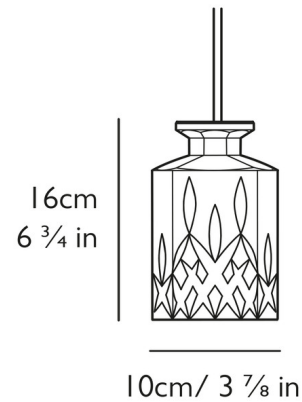

By Lee Broom

Description

Square Decanterlight Pendant features a classic silhouette with a decorative or straight ribbed Crystal glass shade and a Brushed Brass finish. Includes 118 inches of adjustable cable with a gold twisted fabric outer. CE and cUL listed.

Shown in brushed brass / classic crystal

Specifications

COLOR Classic Crystal
BODY FINISH Brushed Brass
WATTAGE 2W
DIMMER Standard 120V
DIMENSIONS 118"L x 3.875"W x 6.75"H
BULB INCLUDED 1 x A19/Medium (E26)/2W/120V LED
OTHER BULB OPTIONS 1 x A19/Medium (E26)/120V LED
COUNTRY OF ORIGIN United Kingdom