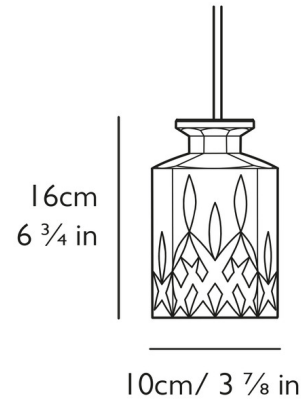

By Lee Broom

Description

Square Decanterlight Pendant features a classic silhouette with a decorative or straight ribbed Crystal glass shade and a Brushed Brass finish. Includes 118 inches of adjustable cable with a gold twisted fabric outer. CE and cUL listed.

Shown in brushed brass / classic crystal

Specifications

COLOR Classic Crystal
BODY FINISH Brushed Brass
WATTAGE 2W
DIMMER Standard 120V
DIMENSIONS 118"L x 3.875"W x 6.75"H
BULB INCLUDED 1 x A19/Medium (E26)/2W/120V LED
OTHER BULB OPTIONS 1 x A19/Medium (E26)/120V LED
COUNTRY OF ORIGIN United Kingdom