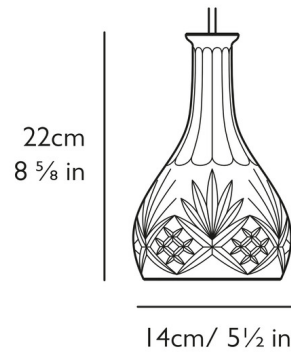

By Lee Broom

Description

The Bell Decanterlight Pendant features a classic silhouette with a Crystal shade and a Brushed Brass finish. Includes 118 inches of adjustable cable with a gold twisted fabric outer. CE and cUL listed.

Shown in brushed brass / classic crystal

Specifications

| | |
|--------------------|----------------------------------|
| COLOR | Classic Crystal |
| BODY FINISH | Brushed Brass |
| WATTAGE | 2W |
| DIMMER | Standard 120V |
| DIMENSIONS | 118"L x 5.5"W x 8.625"H |
| BULB INCLUDED | 1 x A19/Medium (E26)/2W/120V LED |
| OTHER BULB OPTIONS | 1 x A19/Medium (E26)/120V LED |
| COUNTRY OF ORIGIN | United Kingdom |