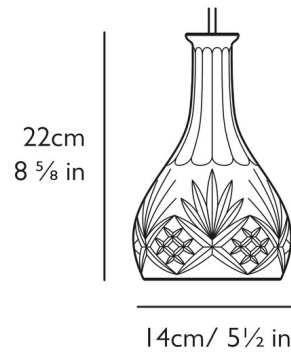

Description

The Bell Decanterlight Pendant features a classic silhouette with a Crystal shade and a Brushed Brass finish. Includes 118 inches of adjustable cable with a gold twisted fabric outer. CE and cUL listed.

Shown in brushed brass / classic crystal

Specifications

COLOR	Classic Crystal
BODY FINISH	Brushed Brass
WATTAGE	2W
DIMMER	Standard 120V
DIMENSIONS	118"L x 5.5"W x 8.625"H
BULB INCLUDED	1 x A19/Medium (E26)/2W/120V LED
OTHER BULB OPTIONS	1 x A19/Medium (E26)/120V LED
COUNTRY OF ORIGIN	United Kingdom