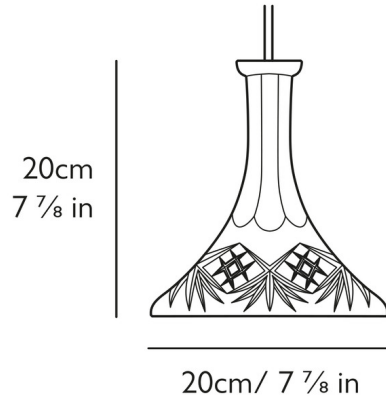

Description

The Tulip Decanterlight Pendant features a classic silhouette with a decorative or straight ribbed Crystal glass shade and a Brushed Brass finish. Includes 118 inches of adjustable cable with a gold twisted fabric outer. CE and cUL listed.

Shown in brushed brass / classic crystal

Specifications

COLOR	Classic Crystal
BODY FINISH	Brushed Brass
WATTAGE	2W
DIMMER	Standard 120V
DIMENSIONS	118"L x 7.85"W x 7.875"H
BULB INCLUDED	1 x A19/Medium (E26)/2W/120V LED
OTHER BULB OPTIONS	1 x A19/Medium (E26)/120V LED
COUNTRY OF ORIGIN	United Kingdom