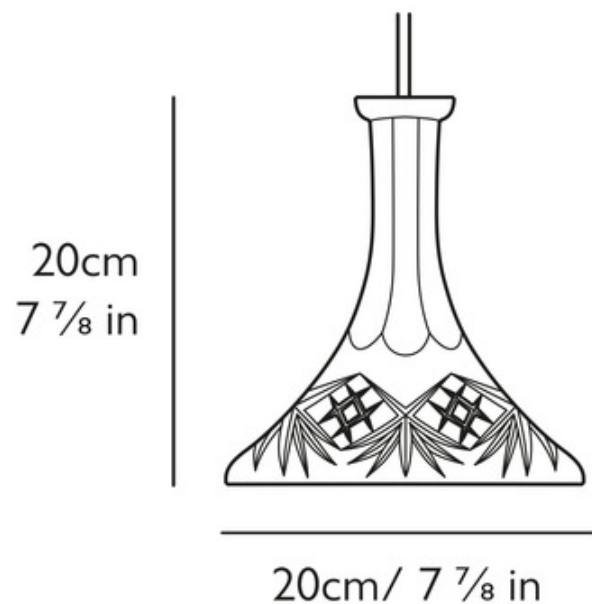

COMPANY	PROJECT	FIXTURE TYPE	APPROVED BY	DATE