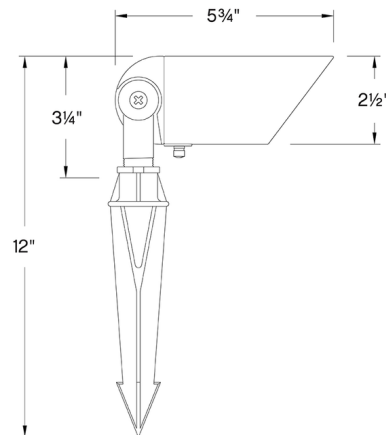

### Specifications

COLOR	Clear
BODY FINISH	Bronze
WATTAGE	8W
DIMMER	Low Voltage Magnetic
DIMENSIONS	5.75"W x 3.25"H x 2.5"D
BULB NOT INCLUDED	1 x MR16/GU5.3 (bipin)/8W/12V LED
COUNTRY OF ORIGIN	China

CLICK TO VIEW PRODUCT