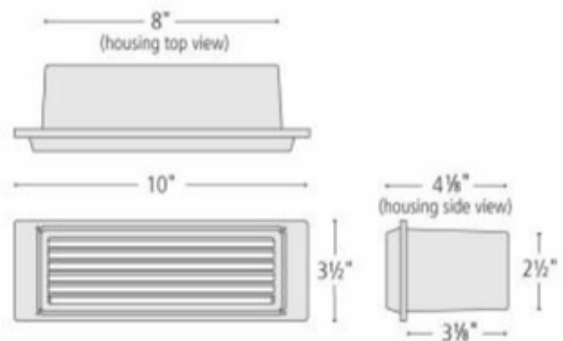

COMPANY	PROJECT	FIXTURE TYPE	APPROVED BY	DATE