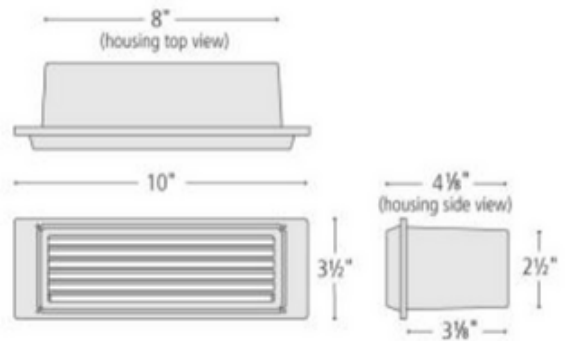

BRAND

Hinkley Lighting

DESCRIPTION

Hinkley's 120V Louvered Brick Light features a galvanized steel housing with a cast aluminum faceplate in Bronze finish. Includes a clear flat lens and 6 foot 18-AWG wire leads and ground leads. Available with halogen and LED lamp options. UL listed for wet locations. No driver or power supply required. Note: LED option is Title 24 Compliant

SHADE COLOR	Clear
BODY FINISH	Bronze
WATTAGE	40W
DIMMER	Standard 120V
DIMENSIONS	10"W x 3.5"H x 4.125"D
BULB NOT INCLUDED	
LAMP	1 x JCD/G9/40W/120V Halogen

SPEC #

HINI72456

COMPANY

PROJECT

FIXTURE TYPE

APPROVED BY