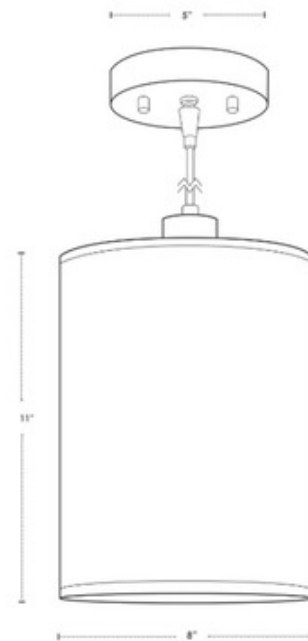

COMPANY

PROJECT

FIXTURE TYPE

APPROVED BY

DATE