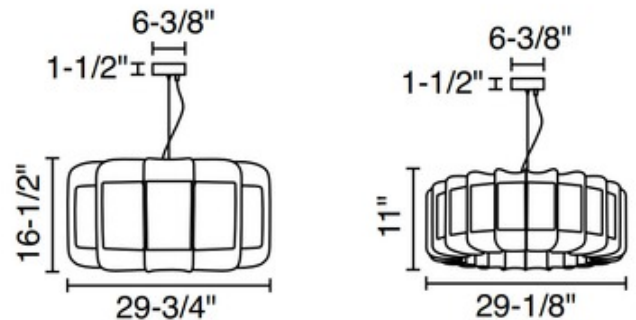

Lightology

Clarissa Pendant

SPEC #

WEP174867

DESIGNER Marcelo Dabini & Nadia Corsaro for Weplight
BRAND WEP by Bruck Lighting

DESCRIPTION

The Clarissa Pendant brings a bold decorative look to your interior space. The handcrafted wood veneer body is fused with a malleable central panel that adds strength to this piece of art. Note: Not all options are available.

Shown in: Black / Ash/ Ash

SHADE COLOR	Ash/ Ash
BODY FINISH	Black
WATTAGE	100W
DIMMER	Standard 120V
DIMENSIONS	29.75"W x 16.5"H
BULB NOT INCLUDED	
LAMP	1 x A19/Medium (E26)/100W/120V Incandescent 1 x A19/Medium (E26)/120V LED

Technical Information

PRODUCT DIMENSIONS Adjustable Cable Length: 108"

SPEC # WEP174867

COMPANY	PROJECT	FIXTURE TYPE	APPROVED BY	DATE