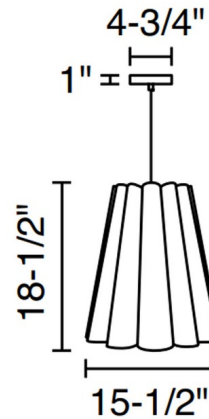

Specifications

COLOR Ash / Ash
BODY FINISH Black
WATTAGE 100W
DIMMER Standard 120V
DIMENSIONS 15.5"W x 18.5"H
BULB NOT INCLUDED 1 x A19/Medium (E26)/100W/120V Incandescent
OTHER BULB OPTIONS 1 x A19/Medium (E26)/120V LED
COUNTRY OF ORIGIN Spain

Technical Information

PRODUCT DIMENSIONS Adjustable Cable Length: 108"

Shown in black / ash / ash

CLICK TO VIEW PRODUCT

Notes: