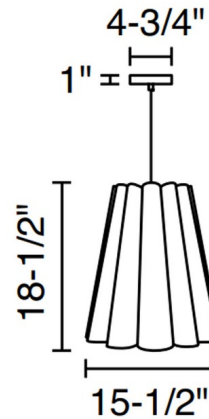

Specifications

COLOR	Ash / Ash
BODY FINISH	Black
WATTAGE	100W
DIMMER	Standard 120V
DIMENSIONS	15.5"W x 18.5"H
BULB NOT INCLUDED	1 x A19/Medium (E26)/100W/120V Incandescent
OTHER BULB OPTIONS	1 x A19/Medium (E26)/120V LED
COUNTRY OF ORIGIN	Spain

Technical Information

PRODUCT DIMENSIONS	Adjustable Cable Length: 108"
--------------------	-------------------------------

Shown in black / ash / ash

CLICK TO VIEW PRODUCT

Notes: