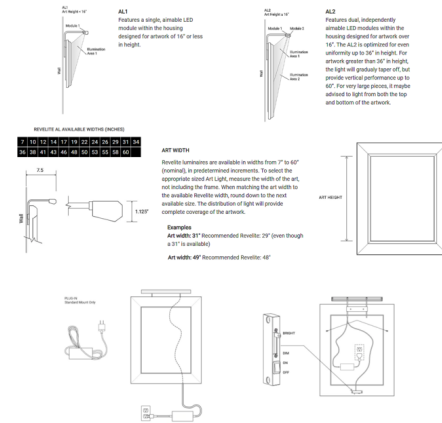

### Description

The Revelite AL is a revolutionary picture light that is custom built and tuned at Cerno's facility in Laguna Beach, California. This fixture evenly illuminates the entire surface of a painting using an extremely high color rendering light source. The uniformity and quality of light emitted is not achievable with standard off-the-shelf fixtures available today. Revelite AL1 features 5 watts per foot with 470 lumens max per foot, while AL2 features 10 watts per foot with 940 lumens per foot at max brightness. All of these unprecedented attributes are embodied in an unobtrusive fixture profile that almost disappears when one views the art. Includes a plug-in power supply with a cord length of 9 feet. Supplied with a control switch for on/off and dimming adjustment that may be discreetly located behind artwork. 0-10V dimming only. Available for art 7 to 60 inches wide and up to 36 inches tall. If art is larger than 60 inches, multiple fixtures can be used.

### Specifications

COLOR	N/A
BODY FINISH	Brushed Aluminum
WATTAGE	5W
DIMMER	Included
DIMENSIONS	10"W x 1.125"H x 7.5"D
INTEGRATED LED MODULE	LED/5W/24V LED
COUNTRY OF ORIGIN	United States