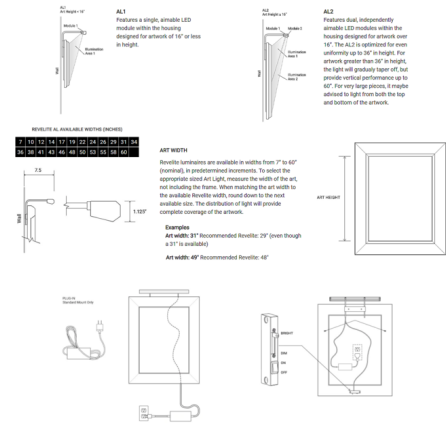

By Revelite

Description

The Revelite AL is a revolutionary picture light that is custom built and tuned at Cerno's facility in Laguna Beach, California. This fixture evenly illuminates the entire surface of a painting using an extremely high color rendering light source. The uniformity and quality of light emitted is not achievable with standard off-the-shelf fixtures available today. Revelite AL1 features 5 watts per foot with 470 lumens max per foot, while AL2 features 10 watts per foot with 940 lumens per foot at max brightness. All of these unprecedented attributes are embodied in an unobtrusive fixture profile that almost disappears when one views the art. Includes a plug-in power supply with a cord length of 9 feet. Supplied with a control switch for on/off and dimming adjustment that may be discreetly located behind artwork. 0-10V dimming only. Available for art 7 to 60 inches wide and up to 36 inches tall. If art is larger than 60 inches, multiple fixtures can be used.

Specifications

COLOR	N/A
BODY FINISH	White
WATTAGE	5W
DIMMER	Included
DIMENSIONS	50"W x 1.125"H x 7.5"D
INTEGRATED LED MODULE	LED/5W/24V LED
COUNTRY OF ORIGIN	United States

Technical Information

COLOR RENDERING	90 CRI
LAMP COLOR	3000K
LUMENS/WATT	391.60
LUMINOUS FLUX	1958 lumens

Shown in white

CLICK TO VIEW PRODUCT

Notes: