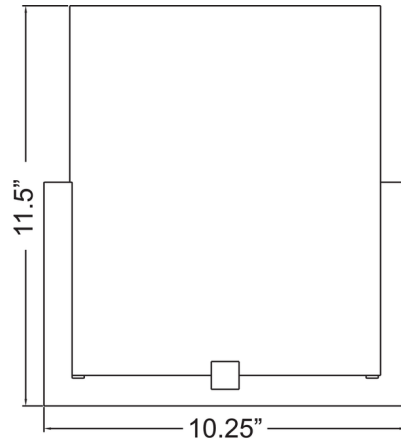

Shown in brushed steel / opal

Specifications

COLOR	Opal
BODY FINISH	Brushed Steel
WATTAGE	120W
DIMMER	Standard 120V
DIMENSIONS	10.25"W x 11.5"H x 4"D
BULB INCLUDED	2 x A19/Medium (E26)/60W/120V Incandescent
COUNTRY OF ORIGIN	China

CLICK TO VIEW PRODUCT

Notes: