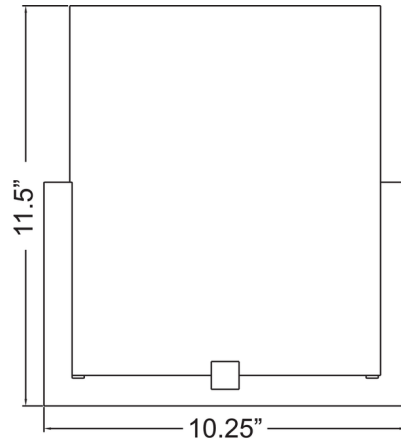

## Breez Wall Sconce By Access

### Specifications

COLOR	Opal
BODY FINISH	Brushed Steel
WATTAGE	120W
DIMMER	Standard 120V
DIMENSIONS	10.25"W x 11.5"H x 4"D
BULB INCLUDED	2 x A19/Medium (E26)/60W/120V Incandescent
COUNTRY OF ORIGIN	China