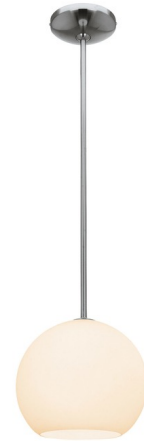

Lightology

lightology.com
866-954-4489
06-29-26

Project: _____

Company: _____

Location: _____ Fixture Type: _____

SPEC #: **ACC176415**

Approved On: _____ Approved By: _____

Nitrogen Pendant

By Access

Description

The Nitrogen Pendant offers a simple, chic look featuring an Opal glass globe shade suspended from a Brushed Steel finished down rod and canopy. Available in three sizes with two lamping options. Includes one 6 inch, one 16 inch, one 22 inch down rods, 10 feet of cord and a slope adapter. ETL listed. Suitable for commercial or residential use.

Shown in brushed steel / opal

Specifications

COLOR	Opal
BODY FINISH	Brushed Steel
WATTAGE	15W
DIMMER	Standard 120V
DIMENSIONS	9"W x 8"H
BULB NOT INCLUDED	1 x A19/Medium (E26)/15W/120V LED
OTHER BULB OPTIONS	1 x A19/Medium (E26)/120V LED
COUNTRY OF ORIGIN	China