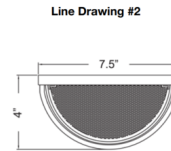

Shown in brushed steel / opal

Specifications

COLOR	Opal
BODY FINISH	Brushed Steel
WATTAGE	120W
DIMMER	Standard 120V
DIMENSIONS	7.5"W x 12.25"H x 4"D
BULB NOT INCLUDED	2 x A19/Medium (E26)/60W/120V Incandescent
OTHER BULB OPTIONS	2 x A19/Medium (E26)/120V LED
COUNTRY OF ORIGIN	China