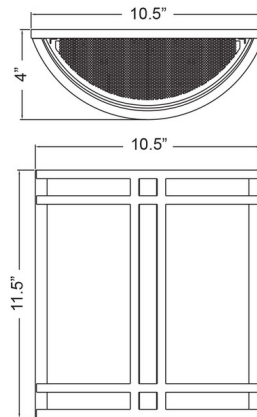

Description

The Artemis 20420 Wall Sconce adds a clean decorative look to your interior space. The smooth glass diffuser is complemented by a steel band frame.

Shown in satin / opal

Specifications

COLOR	Opal
BODY FINISH	Satin
WATTAGE	120W
DIMMER	Standard 120V
DIMENSIONS	11.5"W x 10.5"H x 4"D
BULB NOT INCLUDED	2 x A19/Medium (E26)/60W/120V Incandescent
OTHER BULB OPTIONS	2 x A19/Medium (E26)/120V LED
COUNTRY OF ORIGIN	China