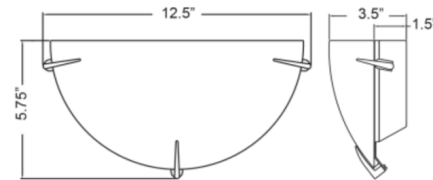

By Access

Description

Zenon Wall Light features an Opal glass diffuser with a Brushed Steel finish. Suitable for commercial or residential use.

Shown in brushed steel / opal

Specifications

COLOR	Opal
BODY FINISH	Brushed Steel
WATTAGE	60W
DIMMER	Standard 120V
DIMENSIONS	12.8\"W x 5.6\"H x 3.3\"D
BULB NOT INCLUDED	1 x A19/Medium (E26)/60W/120V Incandescent
OTHER BULB OPTIONS	1 x A19/Medium (E26)/120V LED
COUNTRY OF ORIGIN	China