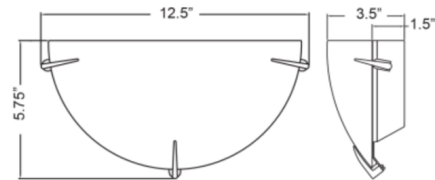

Zenon Wall Light features an Opal glass diffuser with a Brushed Steel finish. Suitable for commercial or residential use.

Shown in brushed steel / opal

Specifications

COLOR Opal
BODY FINISH Brushed Steel
WATTAGE 60W
DIMMER Standard 120V
DIMENSIONS 12.8\"W x 5.6\"H x 3.3\"D
BULB NOT INCLUDED 1 x A19/Medium (E26)/60W/120V Incandescent
OTHER BULB OPTIONS 1 x A19/Medium (E26)/120V LED
COUNTRY OF ORIGIN China