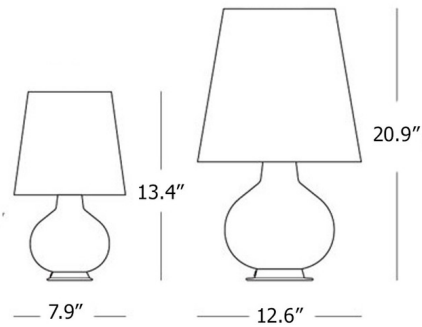

Description

A lighting icon designed in 1954, the Fontana 1853 Table Lamp offers an intriguing take on a classic silhouette, composed of a round body that tapers slightly upward and topped with a classic cone shade. What makes this lamp unique is its multiple light sources contained in both the base and the lampshade, allowing it to satisfy different lighting needs. Base and shade light sources are separately controlled by an on/off switch on cord.

Shown in white / white

Specifications

COLOR	White
BODY FINISH	White
WATTAGE	150W
DIMMER	N/A
DIMENSIONS	7.9"W x 13.4"H
BULB NOT INCLUDED	1 x A19/Medium (E26)/100W/120V Incandescent
BULB NOT INCLUDED	2 x JCD/G9/25W/120V Halogen
COUNTRY OF ORIGIN	Italy