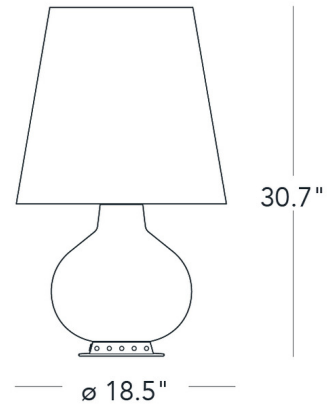

Description

A lighting icon designed in 1954, the Fontana 1853 Table Lamp offers an intriguing take on a classic silhouette, composed of a round body that tapers slightly upward and topped with a classic cone shade. What makes this lamp unique is its multiple light sources contained in both the base and the lampshade, allowing it to satisfy different lighting needs. Base and shade light sources are separately controlled by an on/off switch on cord. Required Bulbs: 1 x 100W Max A19 Medium (E26) Base 4 x 60W Max A19 Medium (E26) Base 2 x 40W Max B10 Candelabra (E12) Base

Shown in white / white

Specifications

COLOR	White
BODY FINISH	White
WATTAGE	420W
DIMMER	N/A
DIMENSIONS	18.5"W x 30.7"H
BULB	N/A
COUNTRY OF ORIGIN	Italy

CLICK TO VIEW PRODUCT

Notes: