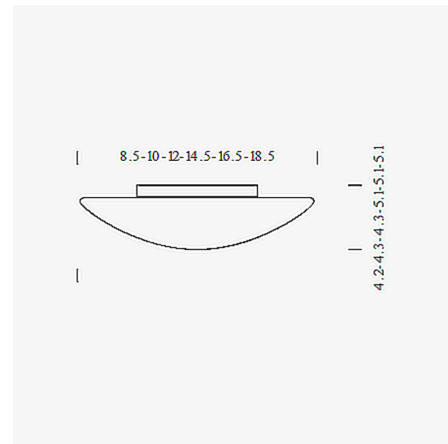

### Specifications

COLOR	Opal
BODY FINISH	White
WATTAGE	150W
DIMMER	Standard 120V
DIMENSIONS	14.5"W x 5.1"H
BULB NOT INCLUDED	2 x A19/Medium (E26)/75W/120V Incandescent
OTHER BULB OPTIONS	2 x A19/Medium (E26)/120V LED
COUNTRY OF ORIGIN	Italy