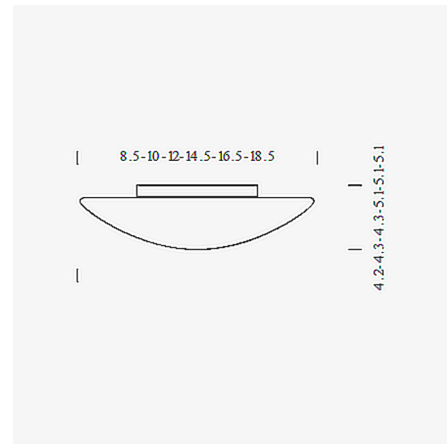

By Nemo

Description

Janeiro K Wall/Ceiling features triplex blown Opal glass with a White steel body. The Janeiro K offers the same triplex glass features as the Janeiro series except the glass twists and locks into place. LED options are ETL listed.

Shown in white / opal

Specifications

COLOR	Opal
BODY FINISH	White
WATTAGE	150W
DIMMER	Standard 120V
DIMENSIONS	14.5"W x 5.1"H
BULB NOT INCLUDED	2 x A19/Medium (E26)/75W/120V Incandescent
OTHER BULB OPTIONS	2 x A19/Medium (E26)/120V LED
COUNTRY OF ORIGIN	Italy