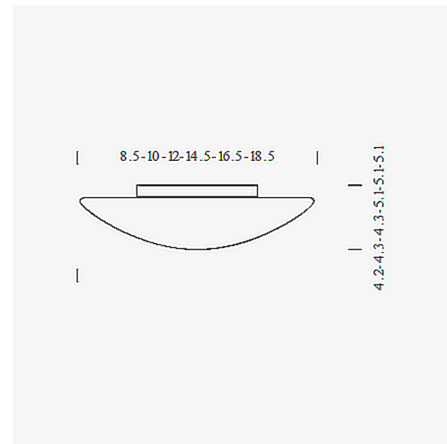

### Description

Janeiro K Wall/Ceiling features triplex blown Opal glass with a White steel body. The Janeiro K offers the same triplex glass features as the Janeiro series except the glass twists and locks into place. LED options are ETL listed.

### Specifications

|                    |  |
|--------------------|--|
| COLOR              | Opal                                       |
| BODY FINISH        | White                                      |
| WATTAGE            | 150W                                       |
| DIMMER             | Standard 120V                              |
| DIMENSIONS         | 16.5"W x 5.1"H                             |
| BULB NOT INCLUDED  | 2 x A19/Medium (E26)/75W/120V Incandescent |
| OTHER BULB OPTIONS | 2 x A19/Medium (E26)/120V LED              |
| COUNTRY OF ORIGIN  | Italy                                      |