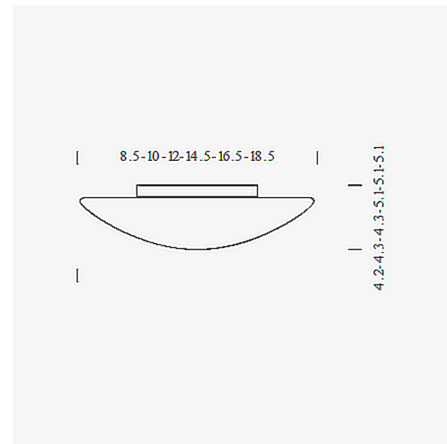

### Description

Janeiro K Wall/Ceiling features triplex blown Opal glass with a White steel body. The Janeiro K offers the same triplex glass features as the Janeiro series except the glass twists and locks into place. LED options are ETL listed.

### Specifications

COLOR	Opal
BODY FINISH	White
WATTAGE	150W
DIMMER	Standard 120V
DIMENSIONS	18.5"W x 5.1"H
BULB NOT INCLUDED	2 x A19/Medium (E26)/75W/120V Incandescent
OTHER BULB OPTIONS	3 x A19/Medium (E26)/120V LED
COUNTRY OF ORIGIN	Italy