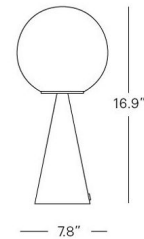

### Specifications

COLOR . . . . . White Glass  
BODY FINISH . . . . . Nickel  
WATTAGE . . . . . 60W  
DIMMER . . . . . Included  
DIMENSIONS . . . . . 7.8"W x 16.9"H  
BULB NOT INCLUDED . . . . . 1 x B10/Candelabra (E12)/60W/120V Incandescent  
OTHER BULB OPTIONS . . . . . 1 x B10/Candelabra (E12)/120V LED  
COUNTRY OF ORIGIN . . . . . Italy