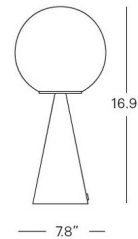

Description

The Bilia Table Lamp brings a geometric feel to your space with its cone and globe shapes. The frost white glass globe sits atop a cone that is finished in a variety of finish options. Transparent cable with dimmer switch and plug.

Shown in nickel / white glass

Specifications

COLOR White Glass
BODY FINISH Nickel
WATTAGE 9W
DIMMER Included
DIMENSIONS 7.8"W x 16.9"H
BULB NOT INCLUDED 1 x B10/Candelabra (E12)/9W/120V LED
COUNTRY OF ORIGIN Italy