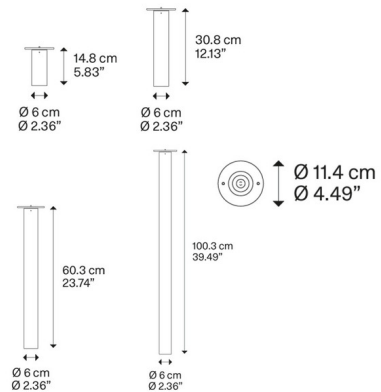

### Description

A-Tube Ceiling Flush Light, designed by Studio Italia Design, features a Matte White, Coppery Bronze, or Matte Black diffuser. Available in four sizes. Includes junction box cover 4.49 inch diameter, not pictured. To achieve pictured look, separate mud-in kit is available, sold separately.

### Specifications

COLOR	Matte White
BODY FINISH	Matte White
WATTAGE	8W
DIMMER	Standard 120V
DIMENSIONS	2.36"W x 5.51"H
BULB NOT INCLUDED	1 x PAR16/Medium (E26)/8W/120V LED
COUNTRY OF ORIGIN	Italy

CLICK TO VIEW PRODUCT