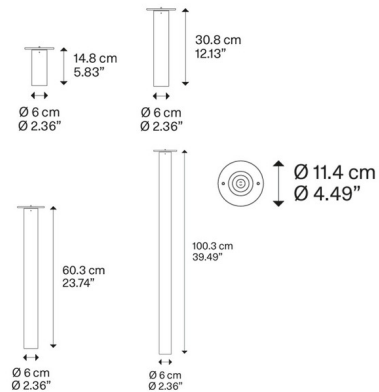

By LODES

Description

A-Tube Ceiling Flush Light, designed by Studio Italia Design, features a Matte White, Coppery Bronze, or Matte Black diffuser. Available in four sizes. Includes junction box cover 4.49 inch diameter, not pictured. To achieve pictured look, separate mud-in kit is available, sold separately.

Shown in matte white / matte white

Specifications

COLOR	Matte White
BODY FINISH	Matte White
WATTAGE	8W
DIMMER	Standard 120V
DIMENSIONS	2.36"W x 5.51"H
BULB NOT INCLUDED	1 x PAR16/Medium (E26)/8W/120V LED
COUNTRY OF ORIGIN	Italy