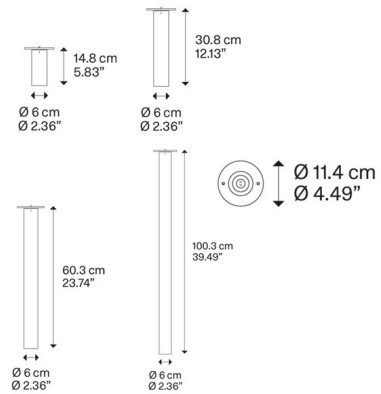

By LODES

Description

A-Tube Ceiling Flush Light, designed by Studio Italia Design, features a Matte White, Coppery Bronze, or Matte Black diffuser. Available in four sizes. Includes junction box cover 4.49 inch diameter, not pictured. To achieve pictured look, separate mud-in kit is available, sold separately.

Shown in matte white / matte white

Specifications

COLOR Matte White
 BODY FINISH Matte White
 WATTAGE 8W
 DIMMER Standard 120V
 DIMENSIONS 2.36"W x 5.51"H
 BULB NOT INCLUDED 1 x PAR16/Medium (E26)/8W/120V LED
 COUNTRY OF ORIGIN Italy