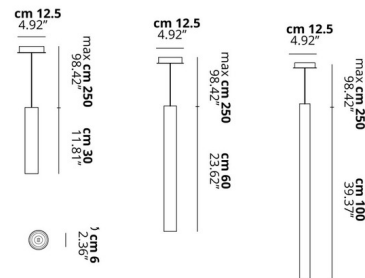

Specifications

COLOR	N/A
BODY FINISH	Matte White
WATTAGE	8W
DIMMER	Standard 120V
DIMENSIONS	2.36"W x 39.37"H
BULB NOT INCLUDED	1 x PAR16/Medium (E26)/8W/120V LED
COUNTRY OF ORIGIN	Italy

Technical Information

PRODUCT DIMENSIONS Canopy: 4.92" Matte White

Notes:

Shown in matte white

CLICK TO VIEW PRODUCT