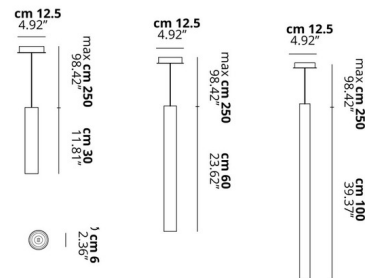

Specifications

COLOR N/A
BODY FINISH Matte White
WATTAGE 8W
DIMMER Standard 120V
DIMENSIONS 2.36"W x 39.37"H
BULB NOT INCLUDED 1 x PAR16/Medium (E26)/8W/120V LED
COUNTRY OF ORIGIN Italy

Technical Information

PRODUCT DIMENSIONS Canopy: 4.92" Matte White

Notes:

Shown in matte white

CLICK TO VIEW PRODUCT