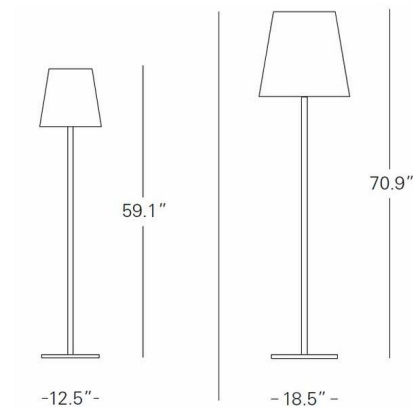

### Description

3247 Floor Lamp, available in two sizes, features a Nickel plate metal frame and a Satin White blown glass diffuser. Smaller size is 12.5 inch diameter x 59.1 inches high and requires one 150 watt A19 medium base lamp not included. Larger size is 18.5 inch diameter x 70.9 inches high and requires four 60 watt plus one 100 watt 120 volt A19 medium base incandescent lamp not included. Larger size includes dimmer control. UL listed.

### Specifications

COLOR	White
BODY FINISH	Nickel Plated
WATTAGE	150W
DIMMER	N/A
DIMENSIONS	12.5"W x 59.1"H
BULB NOT INCLUDED	1 x A19/Medium (E26)/150W/120V Incandescent
OTHER BULB OPTIONS	1 x A19/Medium (E26)/120V LED
COUNTRY OF ORIGIN	Italy