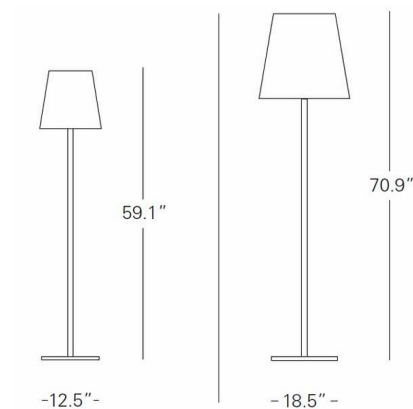

Description

3247 Floor Lamp, available in two sizes, features a Nickel plate metal frame and a Satin White blown glass diffuser. Smaller size is 12.5 inch diameter x 59.1 inches high and requires one 150 watt A19 medium base lamp not included. Larger size is 18.5 inch diameter x 70.9 inches high and requires four 60 watt plus one 100 watt 120 volt A19 medium base incandescent lamp not included. Larger size includes dimmer control. UL listed.

Shown in nickel plated / white

Specifications

COLOR	White
BODY FINISH	Nickel Plated
WATTAGE	150W
DIMMER	N/A
DIMENSIONS	12.5"W x 59.1"H
BULB NOT INCLUDED	1 x A19/Medium (E26)/150W/120V Incandescent
OTHER BULB OPTIONS	1 x A19/Medium (E26)/120V LED
COUNTRY OF ORIGIN	Italy