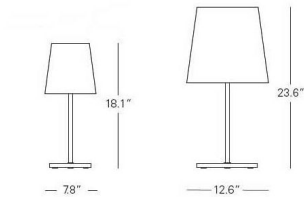

By Fontana Arte

Description

3247 Table Lamp is available with a Nickel plate metal frame and a Satin White blown glass diffuser available in two sizes. UL listed.

Shown in nickel plated / white

Specifications

COLOR	White
BODY FINISH	Nickel Plated
WATTAGE	72W
DIMMER	Standard 120V
DIMENSIONS	12.6"W x 23.6"H
BULB NOT INCLUDED	1 x A19/Medium (E26)/72W/120V Incandescent
OTHER BULB OPTIONS	1 x A19/Medium (E26)/120V LED
COUNTRY OF ORIGIN	Italy