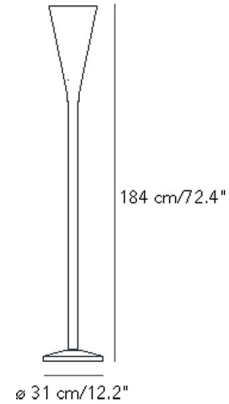

Lightology

lightology.com
866-954-4489
07-01-26

Project: _____

Company: _____

Location: _____ Fixture Type: _____

SPEC #: **FON17895**

Approved On: _____ Approved By: _____

Luminator Floor Lamp By Fontana Arte

Description

The Luminator Floor Lamp designed by Pietro Chiesa, brings a clean bold look to your interior space. Light directs upwards, offering a warm glow of light across your room. Dimmer is located on the cord.

Specifications

COLOR . . . . . N/A
BODY FINISH . . . . . Satin Nickel
WATTAGE 30W
DIMMER . . . . . Included
DIMENSIONS . . . . . 12.2"W x 72.4"H
INTEGRATED LED MODULE . . . . . 1 x LED/30W/120V LED
COUNTRY OF ORIGIN . . . . . Italy

Technical Information

PRODUCT DIMENSIONS . . . . . Cord: 96"
COLOR RENDERING . . . . . 80 CRI
LAMP COLOR 3000K
LUMENS/WATT 100.00
LUMINOUS FLUX . . . . . 3000 lumens

Shown in satin nickel

CLICK TO VIEW PRODUCT

Notes: