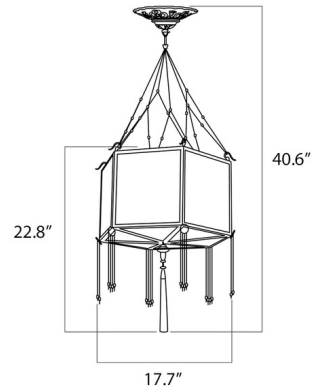

### Specifications

COLOR . . . . . Ivory Classic Silk  
BODY FINISH . . . . . Brass  
WATTAGE . . . . . 75W  
DIMMER . . . . . Standard 120V  
DIMENSIONS . . . . . 17.75"W x 40.5"H  
BULB NOT INCLUDED . . . . . 1 x A19/Medium (E26)/75W/120V Incandescent  
OTHER BULB OPTIONS . . . . . 1 x A19/Medium (E26)/120V LED

### Technical Information

PRODUCT DIMENSIONS . . . . . Overall Length: 40.5"

Shown in brass / ivory classic silk

CLICK TO VIEW PRODUCT

Notes: