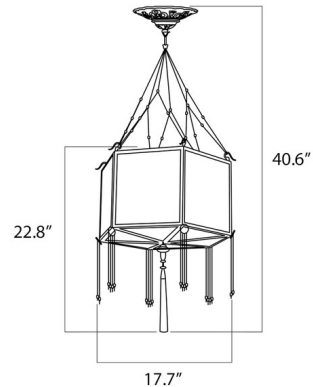

Specifications

COLOR Ivory Classic Silk
BODY FINISH Brass
WATTAGE 75W
DIMMER Standard 120V
DIMENSIONS 17.75"W x 40.5"H
BULB NOT INCLUDED 1 x A19/Medium (E26)/75W/120V Incandescent
OTHER BULB OPTIONS 1 x A19/Medium (E26)/120V LED

Technical Information

PRODUCT DIMENSIONS Overall Length: 40.5"

Shown in brass / ivory classic silk

CLICK TO VIEW PRODUCT

Notes: